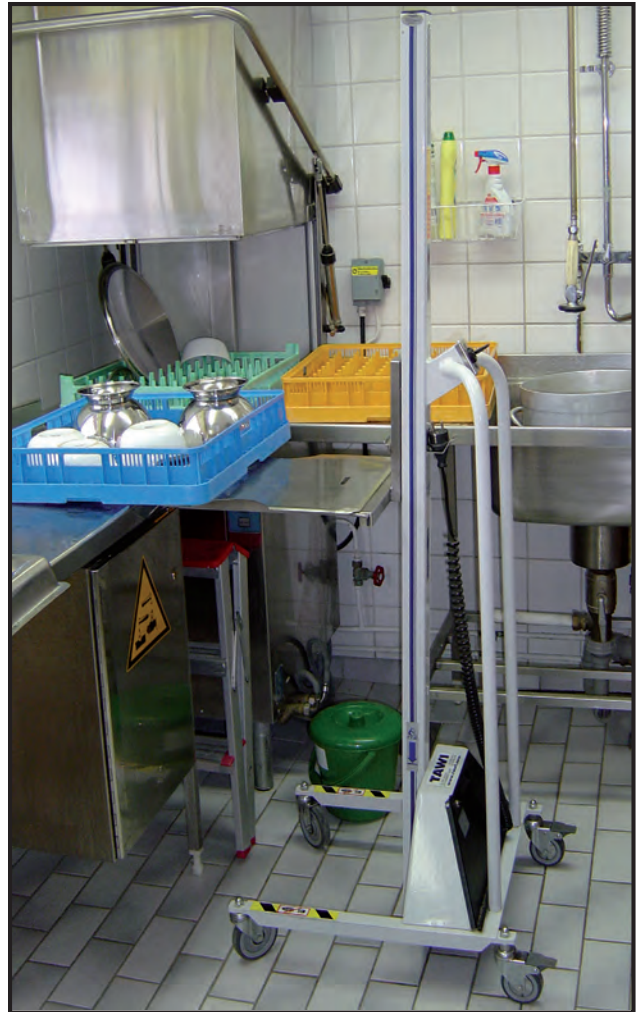

## Protema electric lift PRO40

SPECIFICATIONS:	
Art nr (excluding platform):	8PRO40
Max. load	40 kg (88 lbs) with centre of load @ max 300 mm from mast
Max. lifting height	1380 mm
Stroke	1350 mm
Weight of unit	20 kg (44 lbs)
Lifting speed	0,085 m/s
Charging voltage	120/240V AC
Battery / battery charger	12V DC 7Ah / 50W
Lifting capacity/charge	100 x 40 kg x 1m
Total height	1653 mm
Wheels	Front wheels Ø 100 mm Rear wheels (braked) Ø 80 mm

Protema PRO70 handles weights up to 40 kg (88 lbs).  
Powerpack with built-in charger (110/240V AC) and overload protection.  
CE Cert. 08-SKM-CM-0121. Platform not included.

Max load 40kg @300mm from mast with standard legs and standard platform 8597

8597 Foldable platform  
445 x 360 mm, stainless steel, with forks.