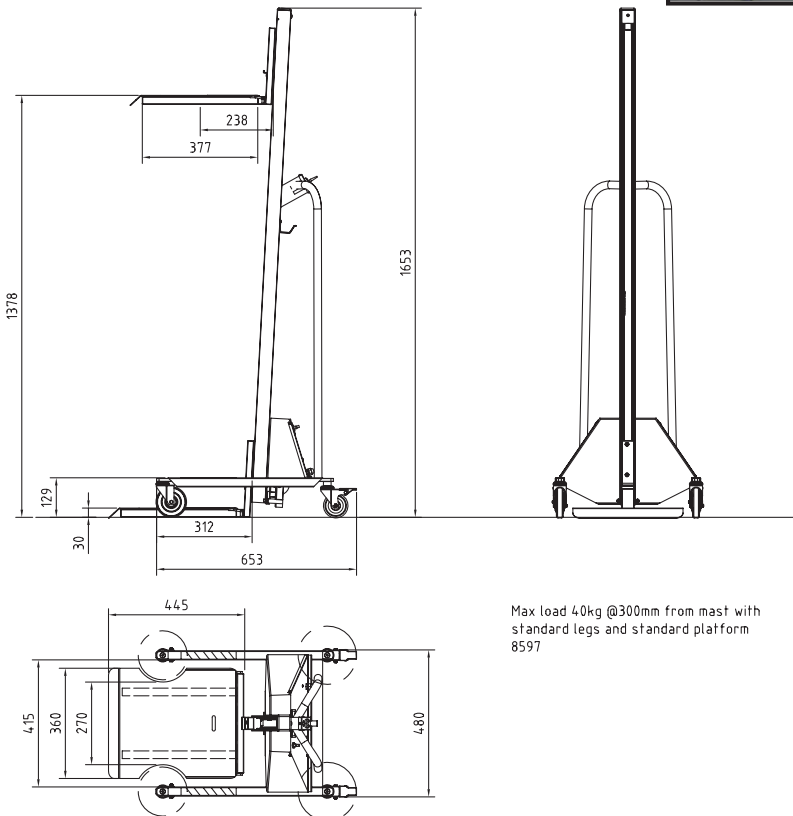

## Protema electric lift PRO40

SPECIFICATIONS:	
Art nr (excluding platform):	8PRO40
Max. load	40 kg (88 lbs) with centre of load @ max 300 mm from mast
Max. lifting height	1380 mm
Stroke	1350 mm
Weight of unit	20 kg (44 lbs)
Lifting speed	0,085 m/s
Charging voltage	120/240V AC
Battery / battery charger	12V DC 7Ah / 50W
Lifting capacity/charge	100 x 40 kg x 1m
Total height	1653 mm
Wheels	Front wheels Ø 100 mm Rear wheels (braked) Ø 80 mm

Protema PRO70 handles weights up to 40 kg (88 lbs).  
Powerpack with built-in charger (110/240V AC) and overload protection.  
CE Cert. 08-SKM-CM-0121. Platform not included.

Max load 40kg @300mm from mast with standard legs and standard platform 8597

8597 Foldable platform  
445 x 360 mm, stainless steel, with forks.